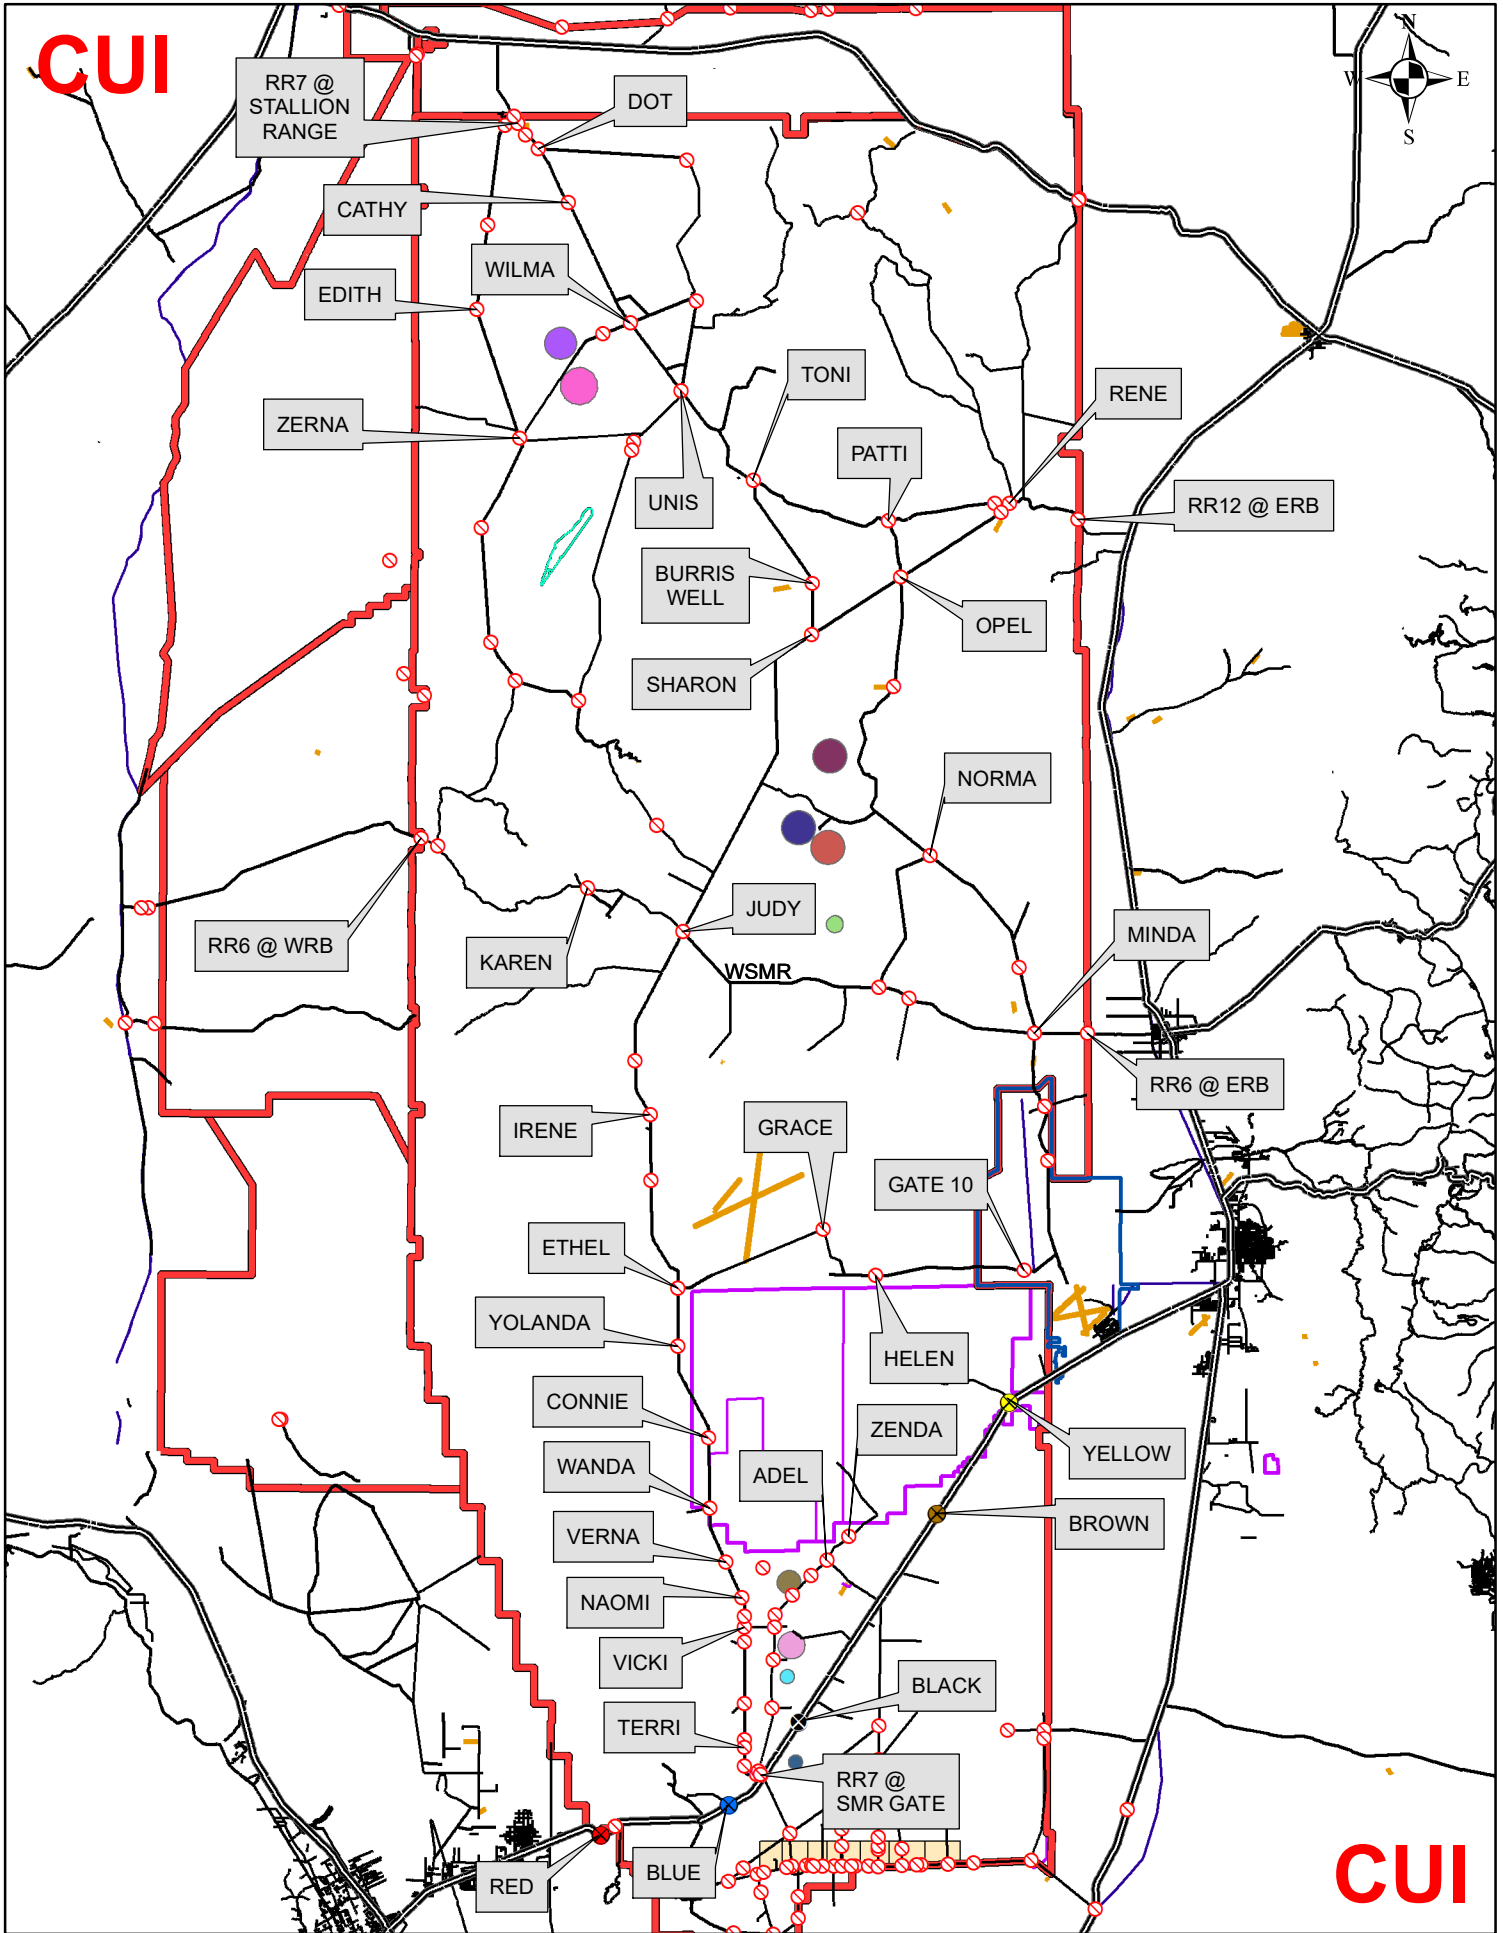

**CUI**

**WHITE SANDS MISSILE RANGE  
COMMON BLOCKS**

9.5 4.75 0 9.5 Miles

**CUI**